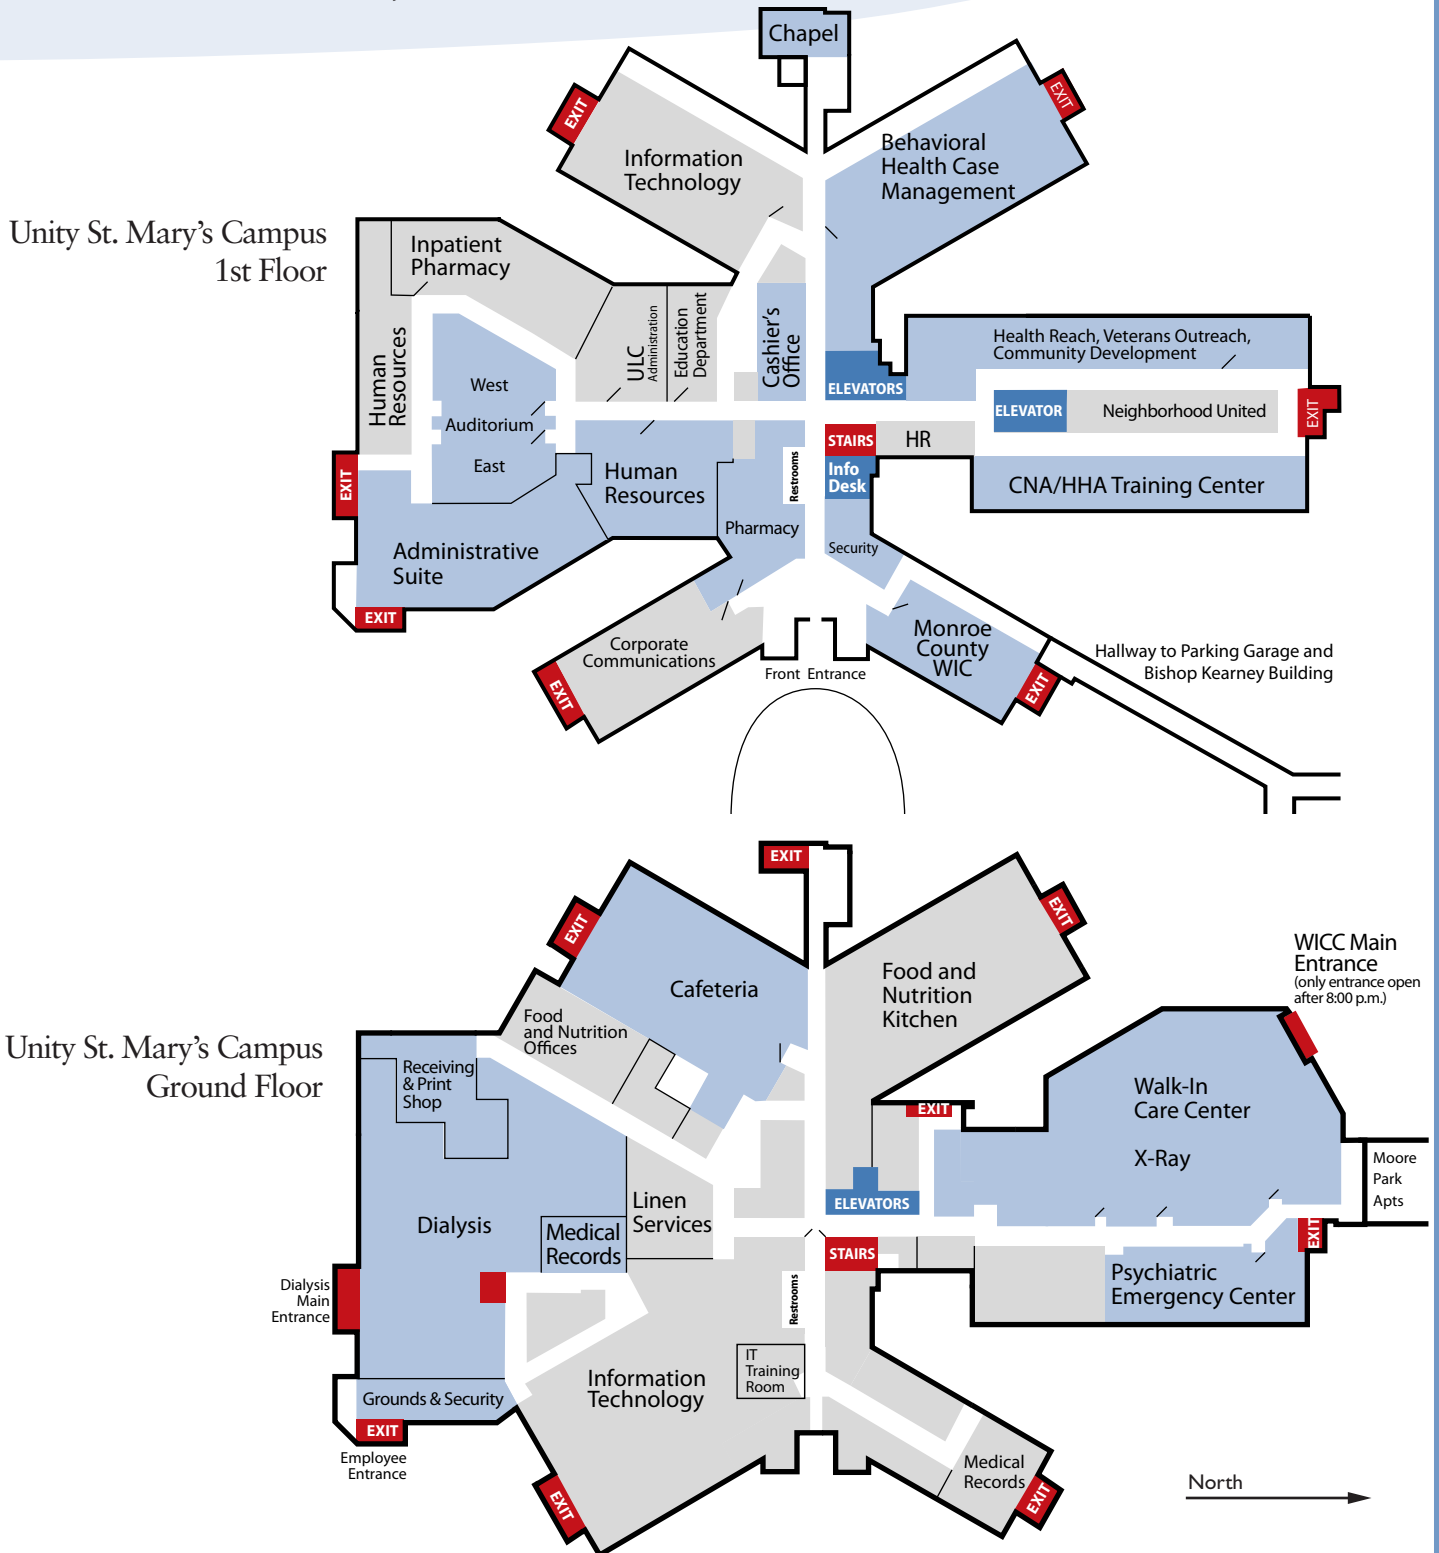

Finding your way around

Unity St. Mary's Campus and Bishop Kearney Building

89 Genesee Street • Rochester, NY 14611

Unity St. Mary's Campus
2nd Floor

Unity St. Mary's Campus
3rd Floor

Unity
St. Mary's Campus
5th Floor

Unity
St. Mary's Campus
6th Floor

Bishop Kearney Building

Ground Floor

1st Floor

2nd Floor

3rd Floor

 Unity Health System

How health care should be